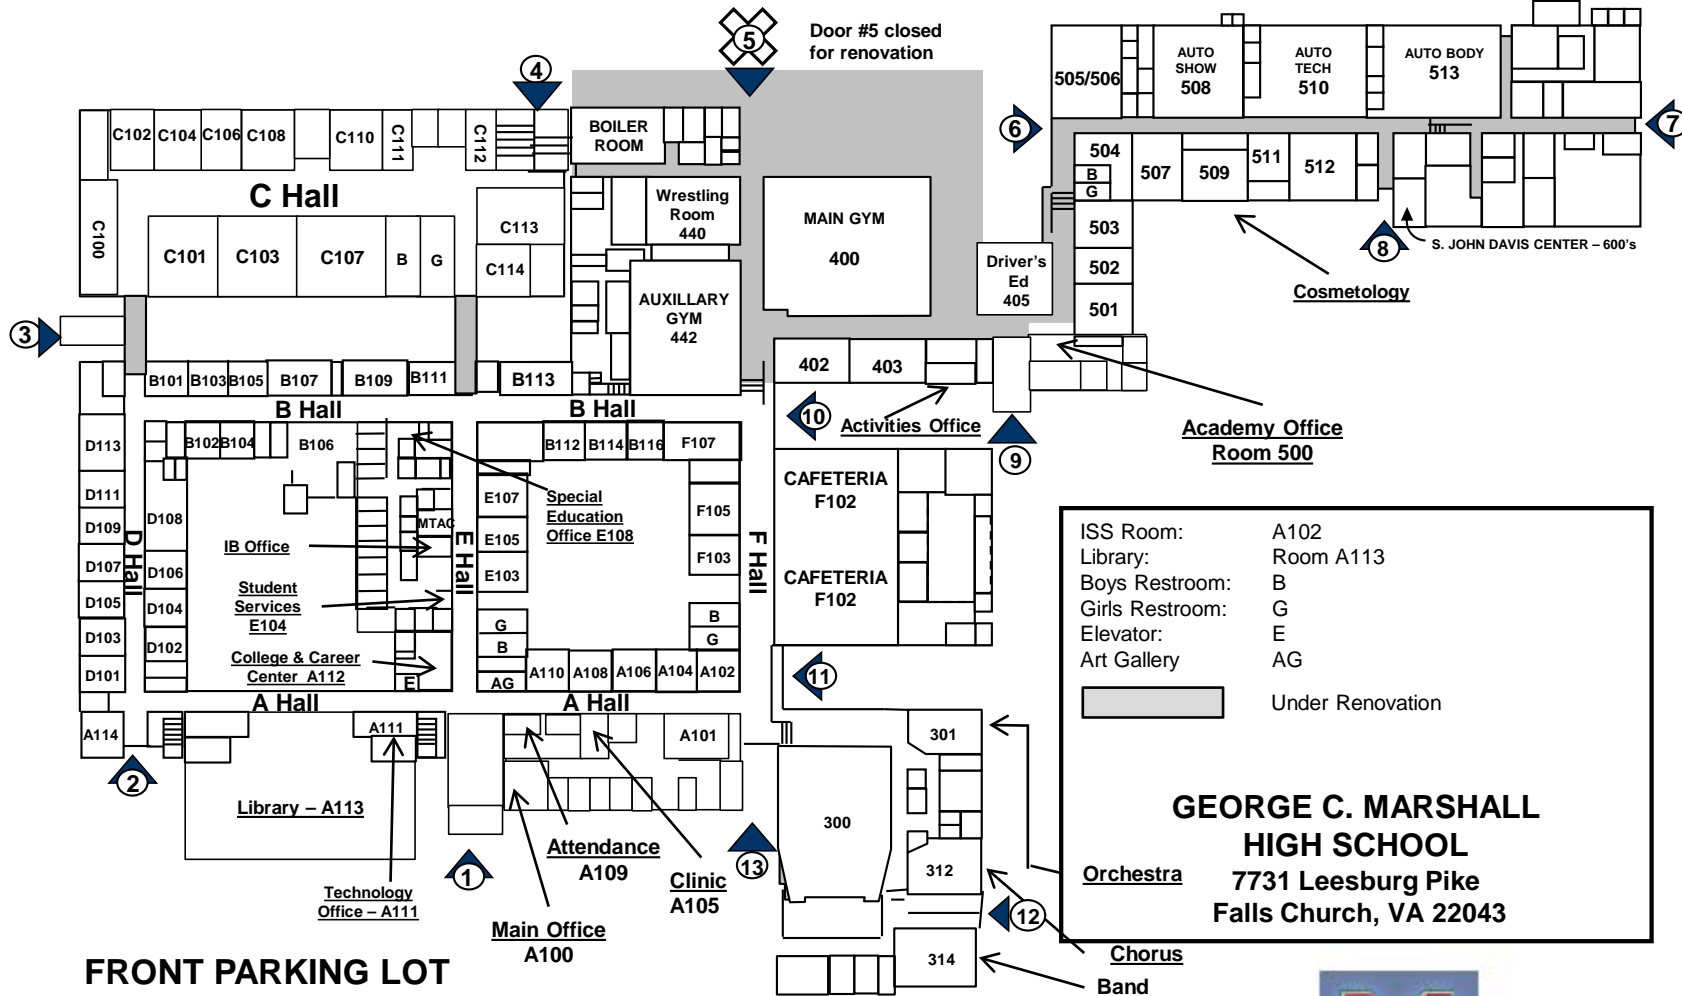

Renovation Phase 9

UPPER PARKING
BACK LOT

STADIUM PARKING LOWER LOT

GEORGE C. MARSHALL DR.

ROUTE 7 - LEESBURG PIKE

2nd
Floor

2nd
Floor