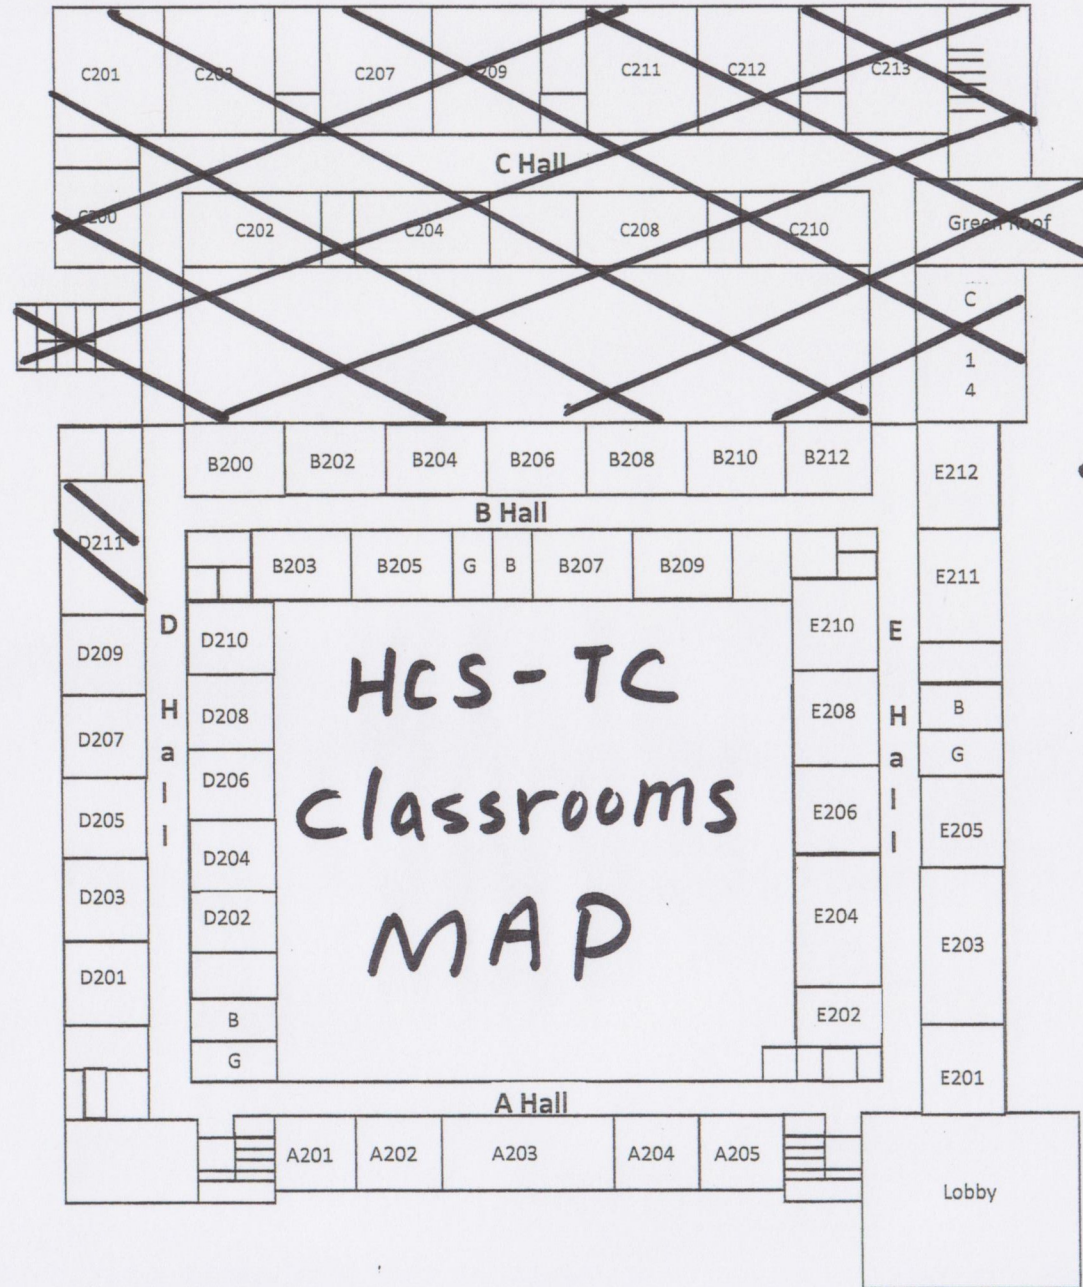

Renovation Phase 9

UPPER PARKING
BACK LOT

STADIUM PARKING LOWER LOT

GEORGE C. MARSHALL DR.

ROUTE 7 - LEESBURG PIKE

2nd
Floor

2nd
Floor